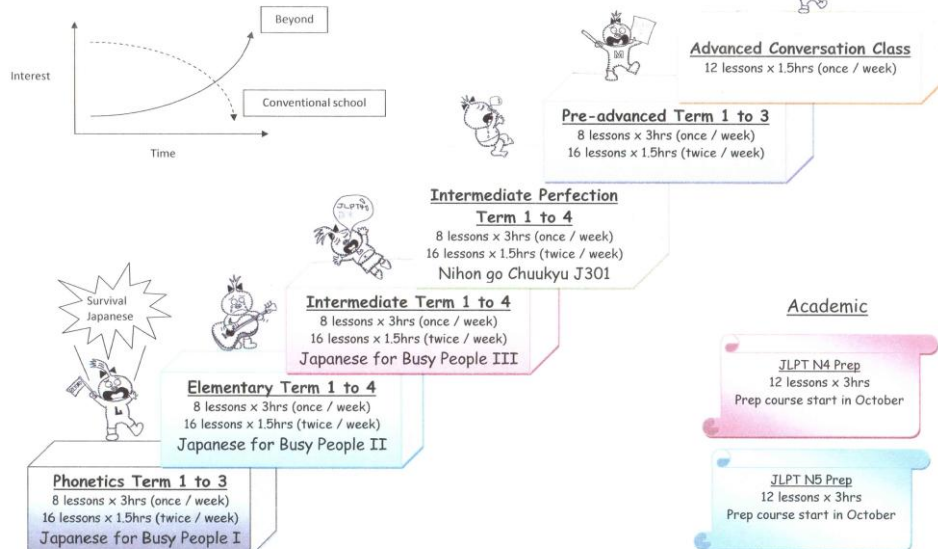

TEACHING MATERIALS

SMALL CLASS SIZE

BEYOND LANGUAGE SCHOOL ADULTS COURSE MAP

BEYOND LANGUAGE SCHOOL KIDS COURSE MAP

COURSES AVAILABLE

	Course	Total No of lessons	JLPT Level	Fee
Adults	Phonetics	3 Terms x 8 lessons	Survival	\$240.00
	Elementary	4 Terms x 8 lessons	N5	
	Intermediate	4 Terms x 8 lessons	N4	\$260.00
	Inter. Perfection		N3	
	Travel	4 lessons		\$100.00
	Pure Conversation	Up to you	Nil	*25.00
Children	Elementary	8 Terms x 12 lessons	Nil	\$200.00
Adults	Korean Basic	3 Terms x 12 lessons	Nil	\$270.00