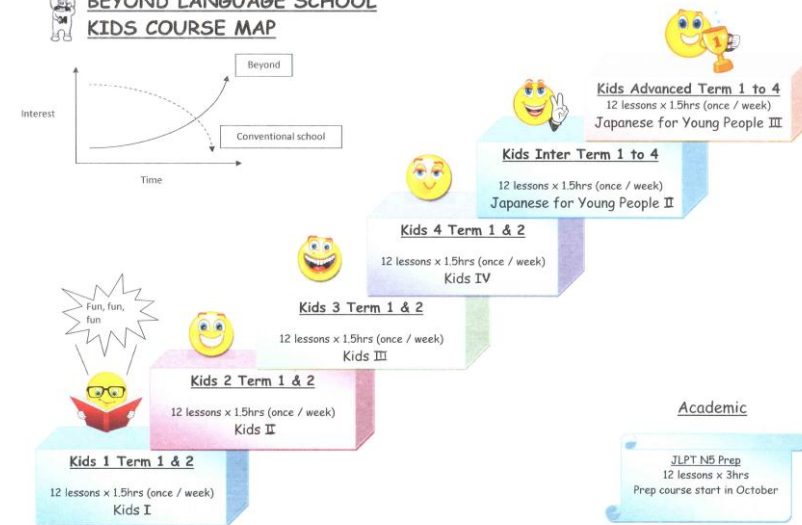

TEACHING MATERIALS

SMALL CLASS SIZE

BEYOND LANGUAGE SCHOOL ADULTS COURSE MAP

BEYOND LANGUAGE SCHOOL KIDS COURSE MAP

COURSES AVAILABLE

	Course	Total No of lessons	JLPT Level	Fee
Adults	Phonetics	3 Terms x 8 lessons	Survival	\$240.00
	Elementary	4 Terms x 8 lessons	N5	
	Intermediate	4 Terms x 8 lessons	N4	\$260.00
	Inter. Perfection		N3	
	Travel	4 lessons		\$100.00
	Pure Conversation	Up to you	Nil	*25.00
Children	Elementary	8 Terms x 12 lessons	Nil	\$200.00
Adults	Korean Basic	3 Terms x 12 lessons	Nil	\$270.00